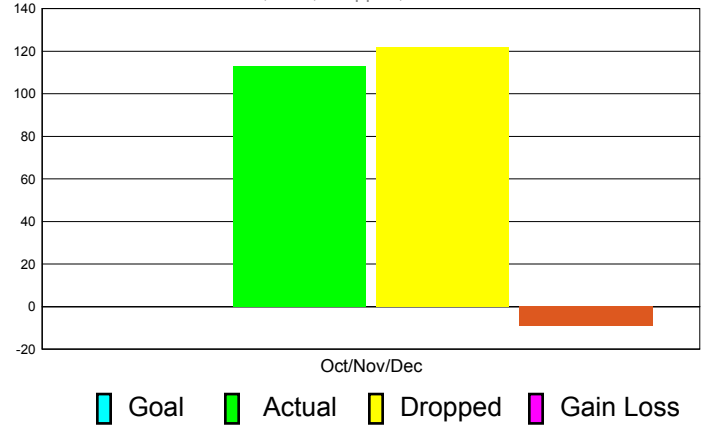

### YTD Status Quo Clubs 2010-2011

Status Quo Clubs Compared to Status Quo Members

## MEMBERSHIP

**Membership Results  
2011-2012**

**Membership  
2010-2011**

Month	Net Memb Goal	Actual New Memb	Actual Dropped Memb	Gain/Loss of Memb	Gain/ Loss of Memb
Oct/Nov/Dec	0	113	122	-9	31
<b>Totals</b>	<b>0</b>	<b>113</b>	<b>122</b>	<b>-9</b>	<b>31</b>

### Membership Results 2011-2012

Goal, New, Dropped, Gain/Loss