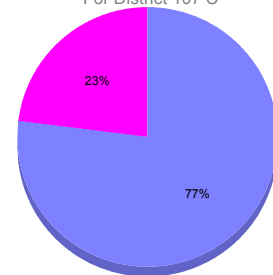

Gender Comparison 2010-2011

For District 107 C

Oct/Nov/Dec

■ Male   ■ Female