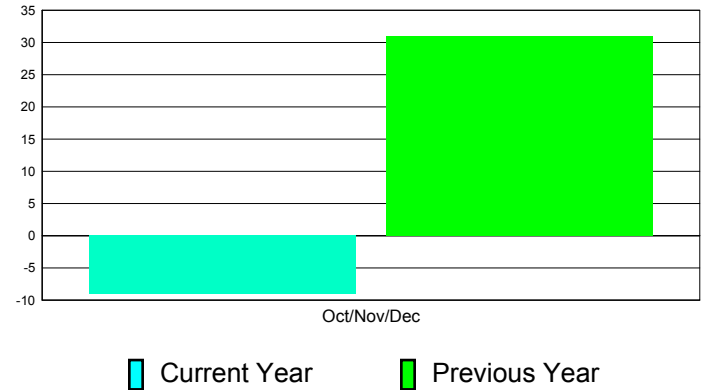

Comparison of Membership Gain/Loss

Current Year Compared to the Previous Year